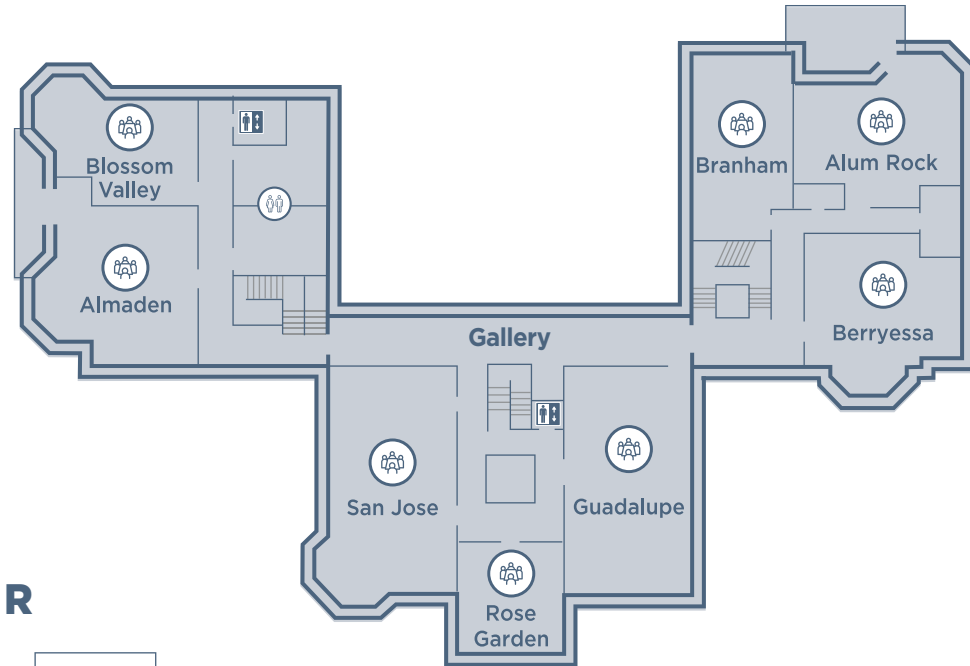

HAYES MANSION

SAN JOSE

CURIO COLLECTION
by Hilton™

200 Edenvale Ave
San Jose, CA 95136

(408) 226-3200

HayesMansion.com

MANSION 2ND FLOOR

MANSION 3RD FLOOR