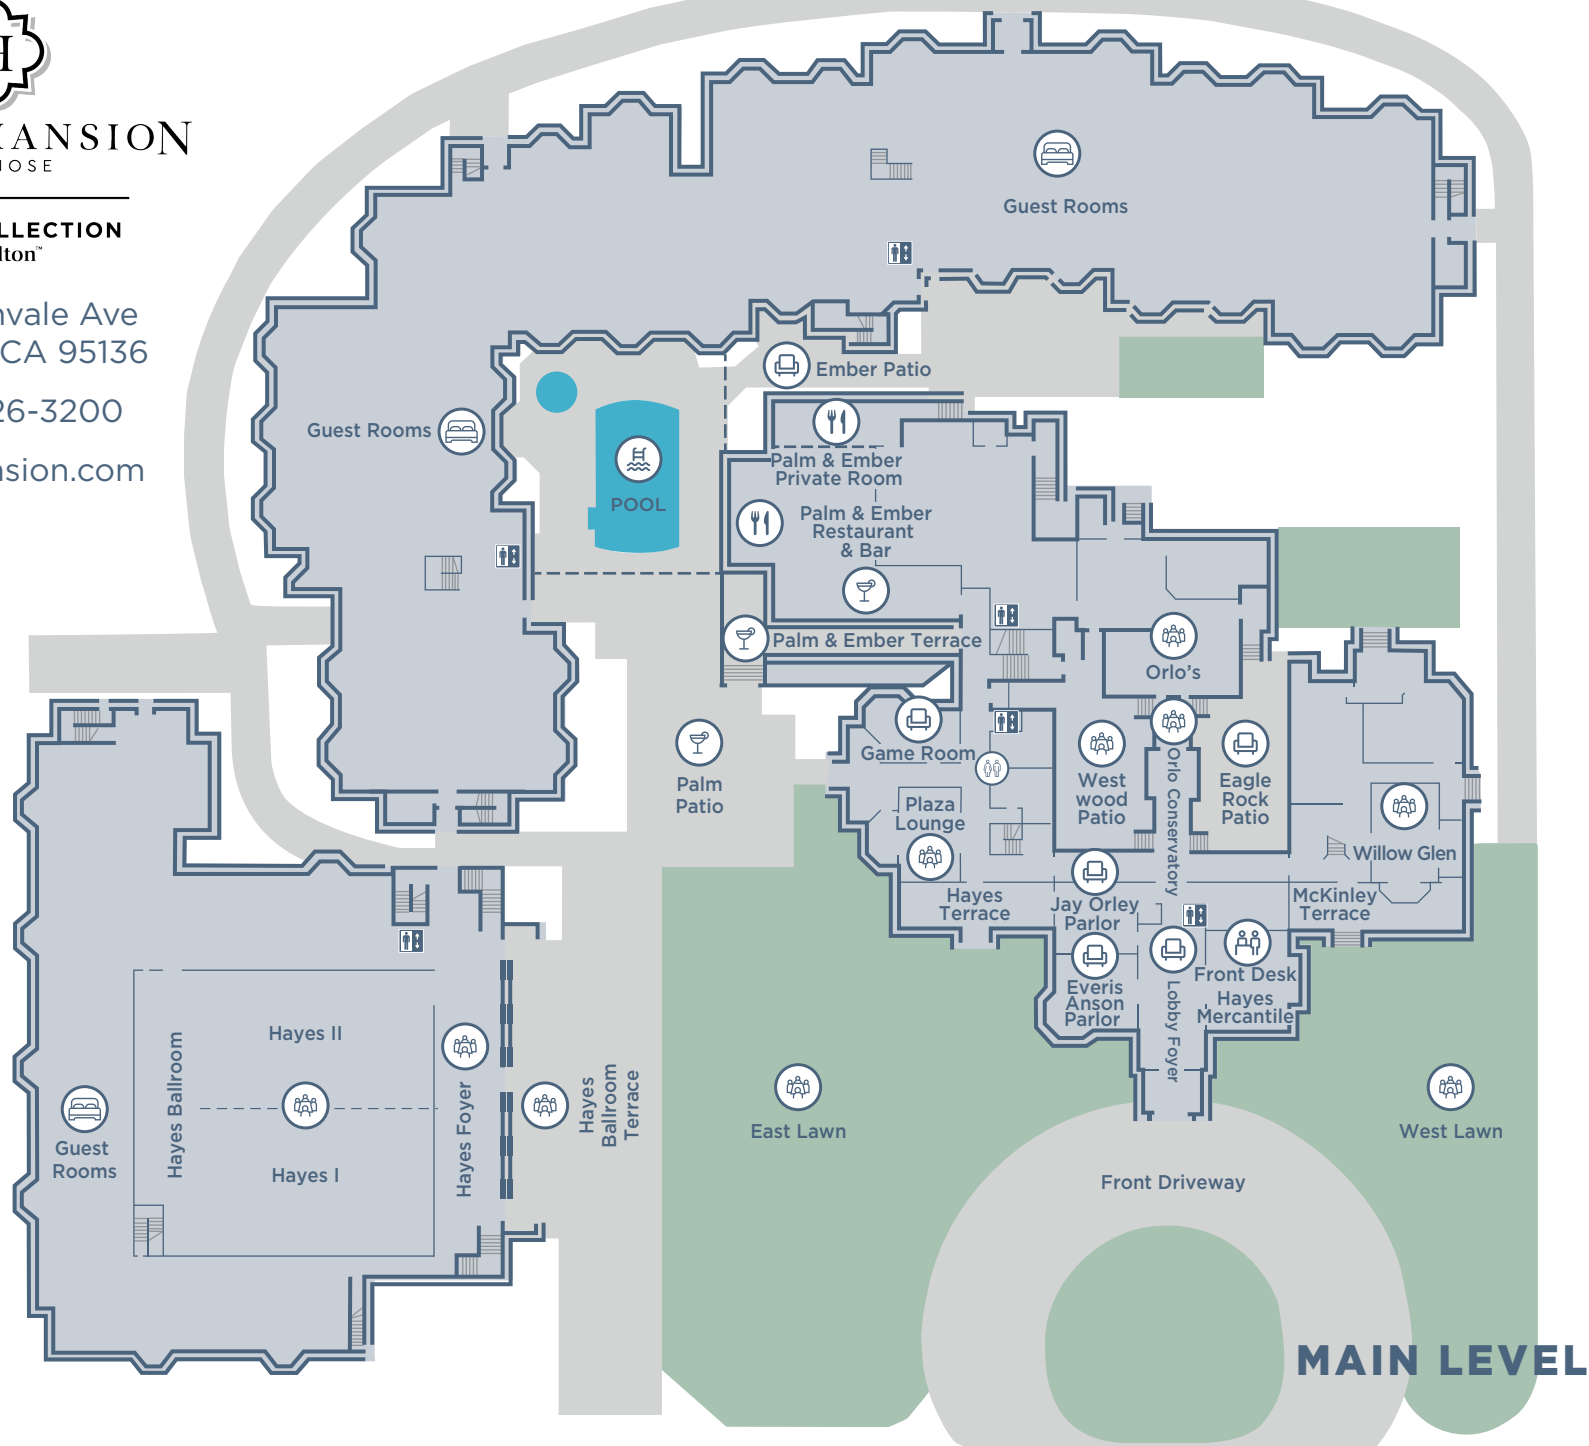

HAYES MANSION

SAN JOSE

CURIO COLLECTION
by Hilton™

200 Edenvale Ave
San Jose, CA 95136

(408) 226-3200

HayesMansion.com

HAYES MANSION

SAN JOSE

CURIO COLLECTION
by Hilton™

200 Edenvale Ave
San Jose, CA 95136

(408) 226-3200

HayesMansion.com

LOWER LEVEL

HAYES MANSION

SAN JOSE

CURIO COLLECTION
by Hilton™