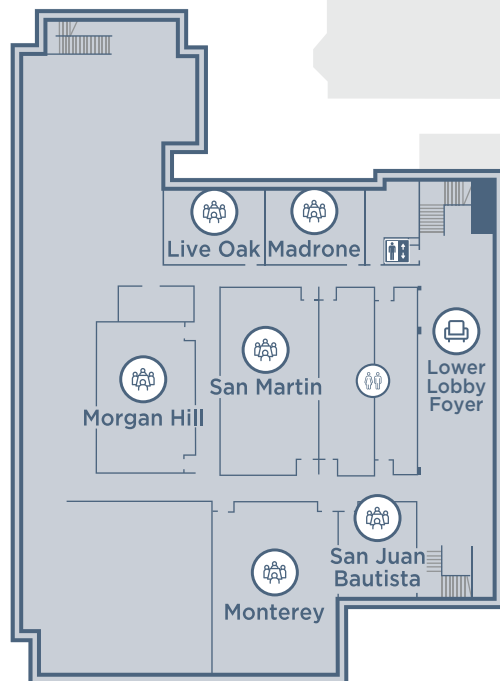

HAYES MANSION

SAN JOSE

CURIO COLLECTION
by Hilton™

200 Edenvale Ave
San Jose, CA 95136

(408) 226-3200

HayesMansion.com

HAYES MANSION

SAN JOSE

CURIO COLLECTION
by Hilton™

200 Edenvale Ave
San Jose, CA 95136

(408) 226-3200

HayesMansion.com

LOWER LEVEL

HAYES MANSION

SAN JOSE

CURIO COLLECTION
by Hilton™