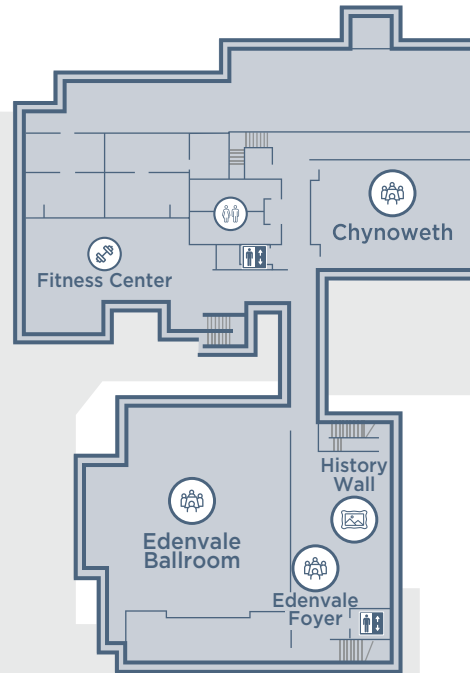

HAYES MANSION

SAN JOSE

CURIO COLLECTION
by Hilton™

200 Edenvale Ave
San Jose, CA 95136

(408) 226-3200

HayesMansion.com

HAYES MANSION

SAN JOSE

CURIO COLLECTION
by Hilton™

200 Edenvale Ave
San Jose, CA 95136

(408) 226-3200

HayesMansion.com

LOWER LEVEL

HAYES MANSION

SAN JOSE

CURIO COLLECTION
by Hilton™